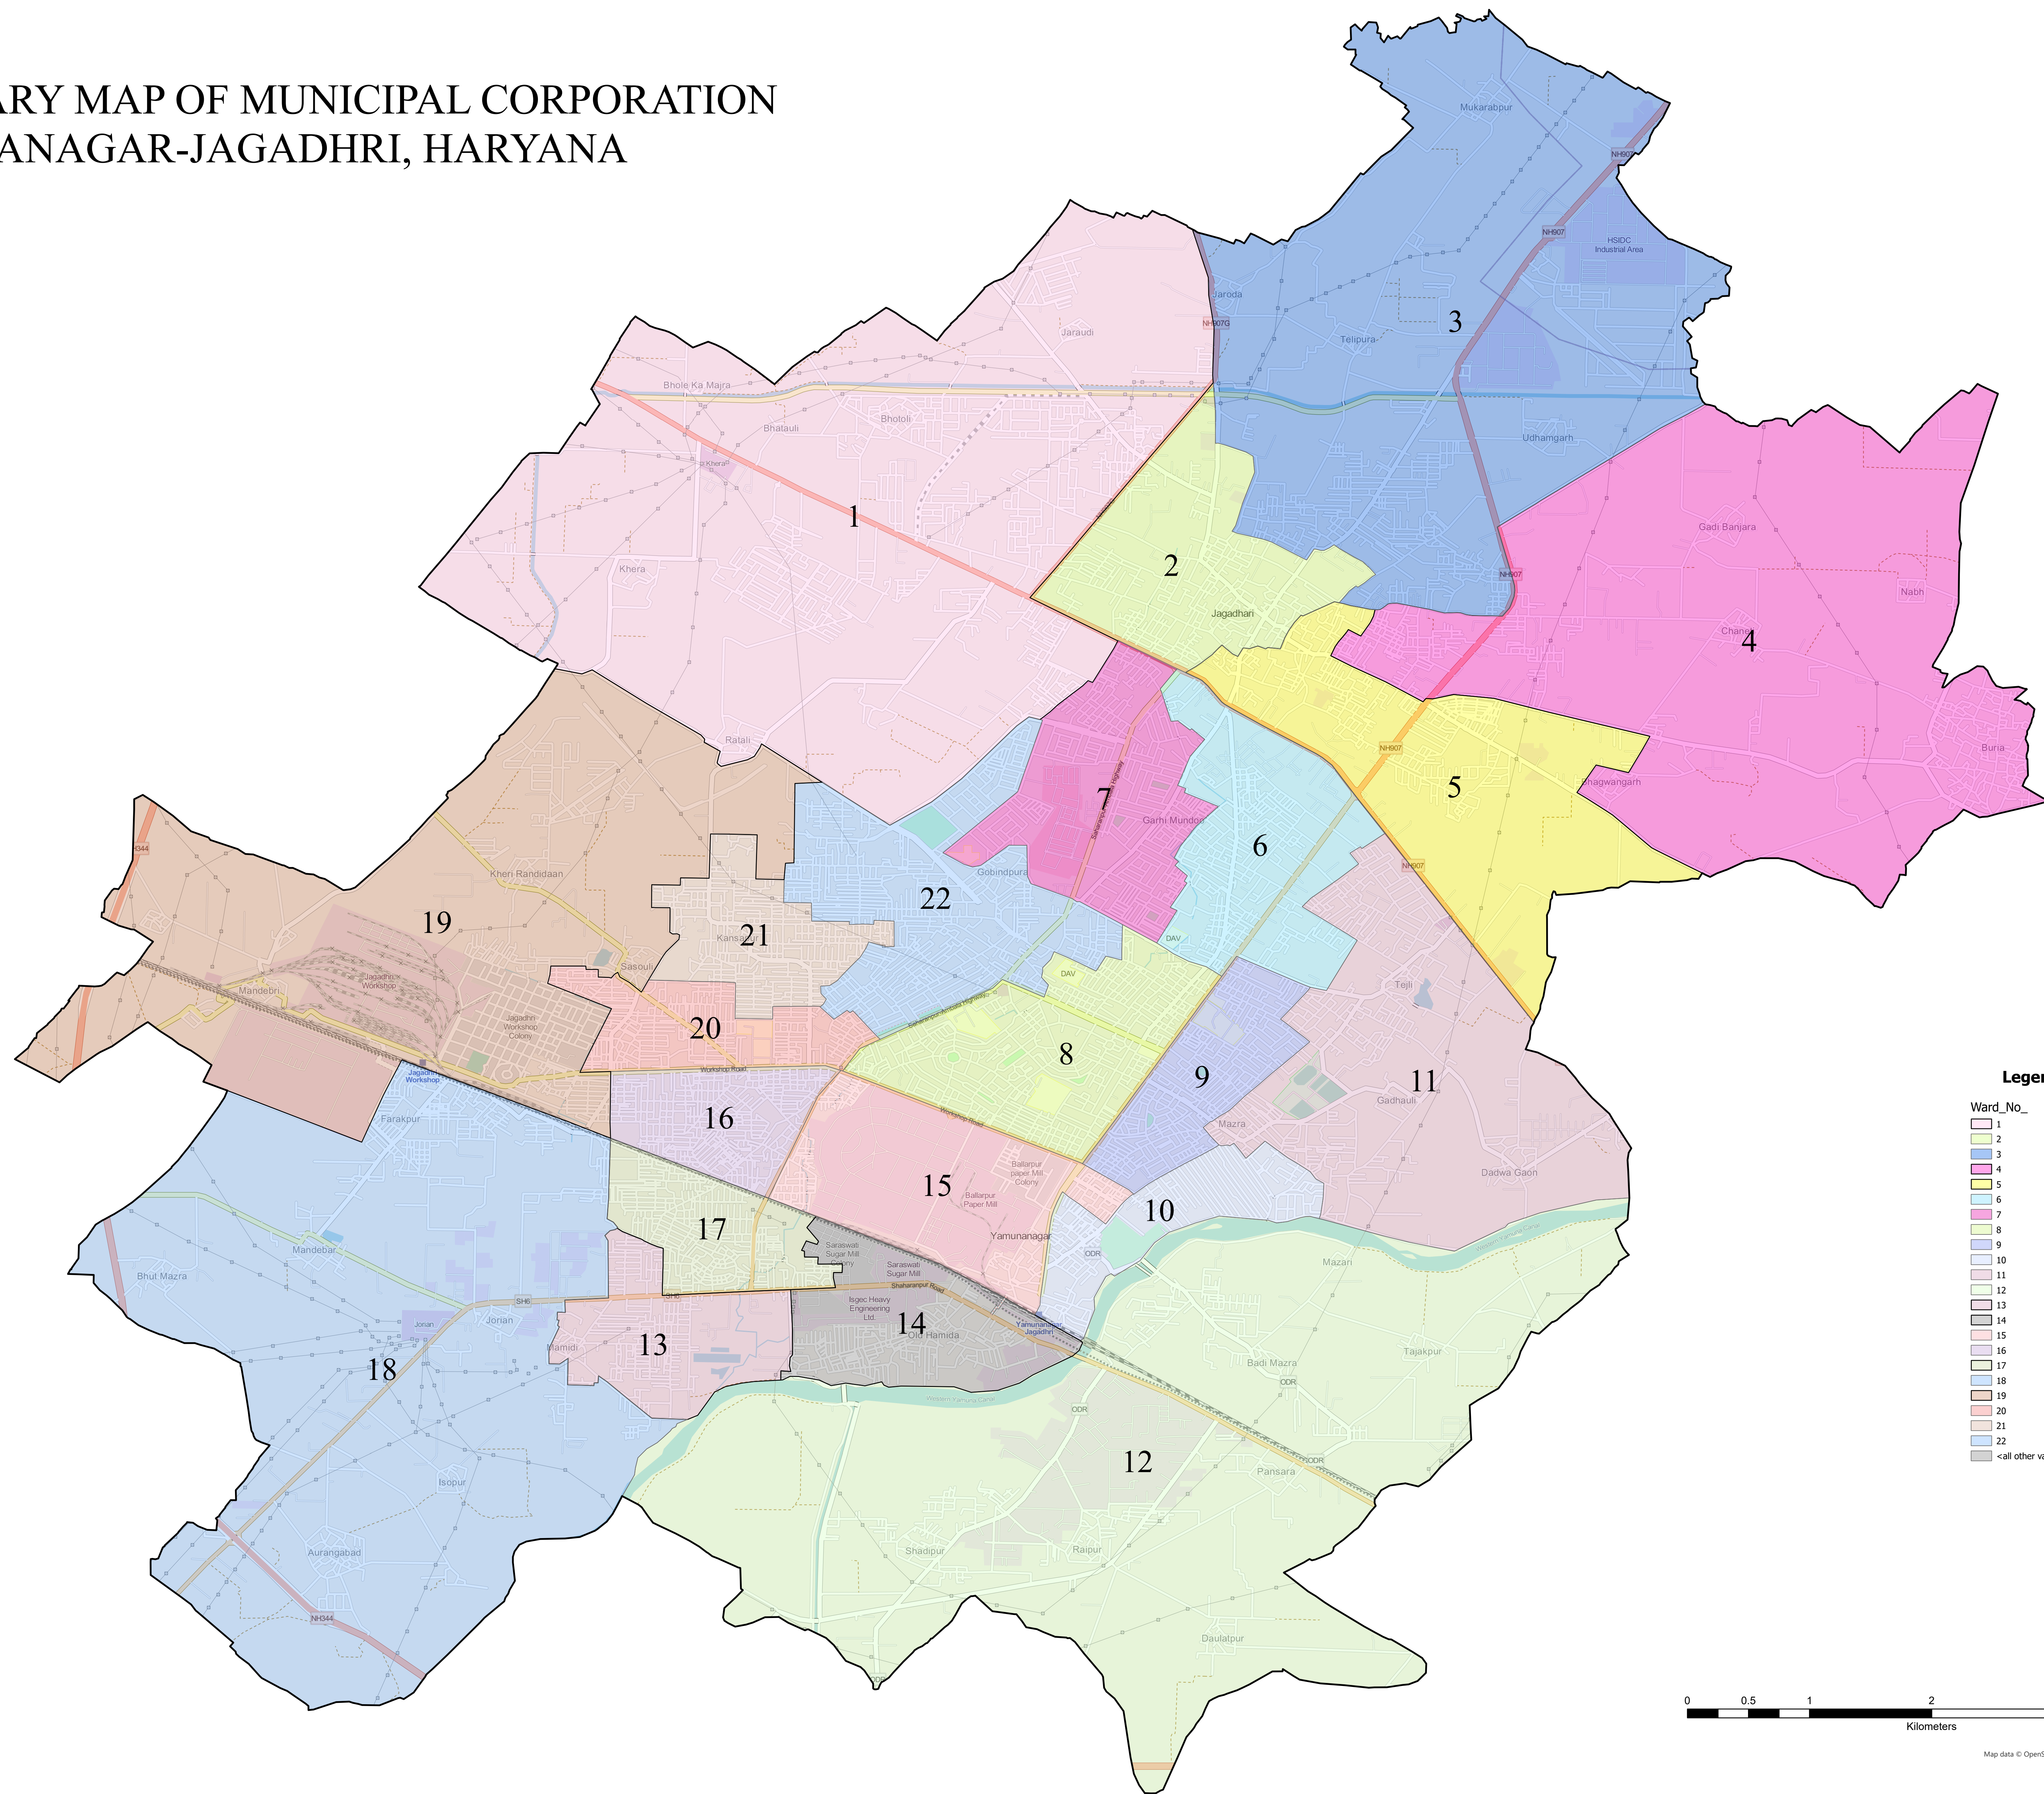

WARD BOUNDARY MAP OF MUNICIPAL CORPORATION YAMUNANAGAR-JAGADHRI, HARYANA

Legend

Ward_No_
1
2
3
4
5
6
7
8
9
10
11
12
13
14
15
16
17
18
19
20
21
22
<all other values>